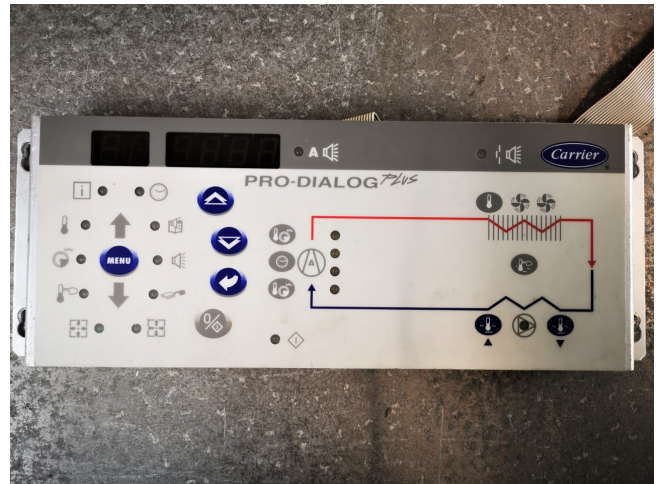

Carrier SA00209 pro-dialog plus board

Specifications

Brand	Carrier
Type	SA00209 pro-dialog plus board

Description

Used Carrier SA00209 pro-dialog plus board

Used Carrier SA00209 pro-dialog plus board P/N OOPSGQ00072300